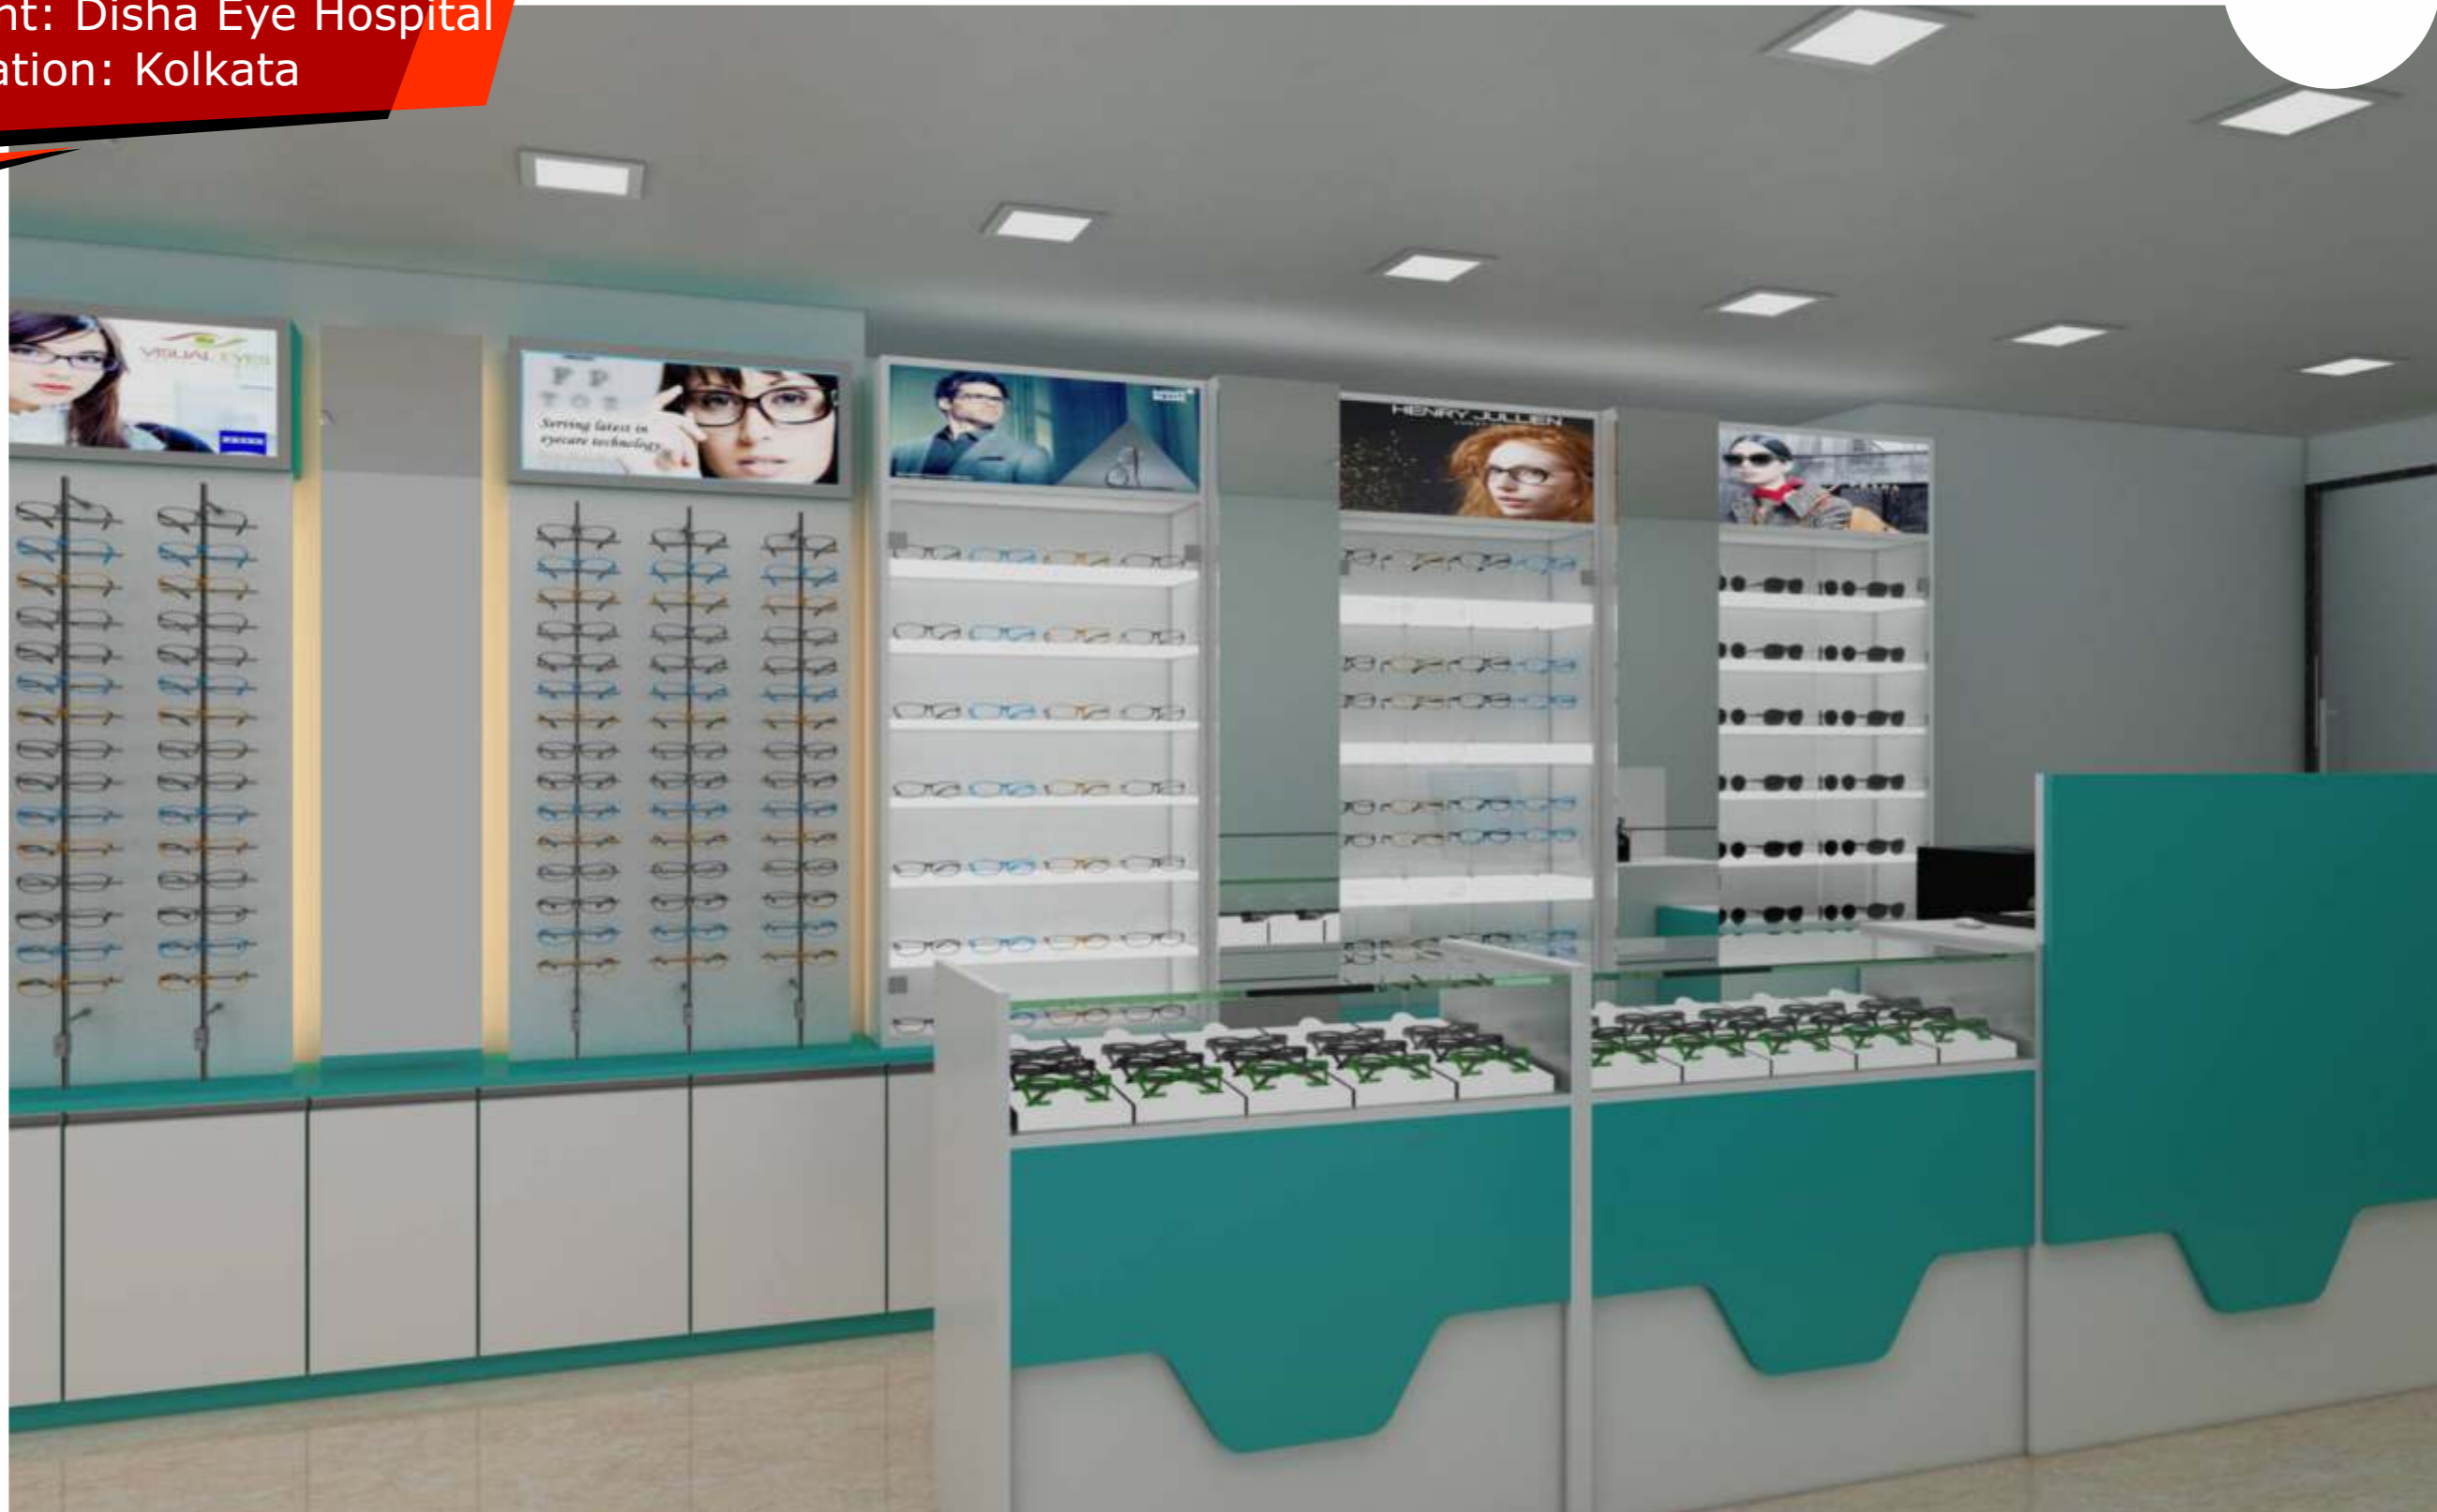

3D Images
Client: Disha Eye Hospital
Location: Kolkata

**THE MONARCH®
ENTERPRISES**
Optical Showroom Designing & Display