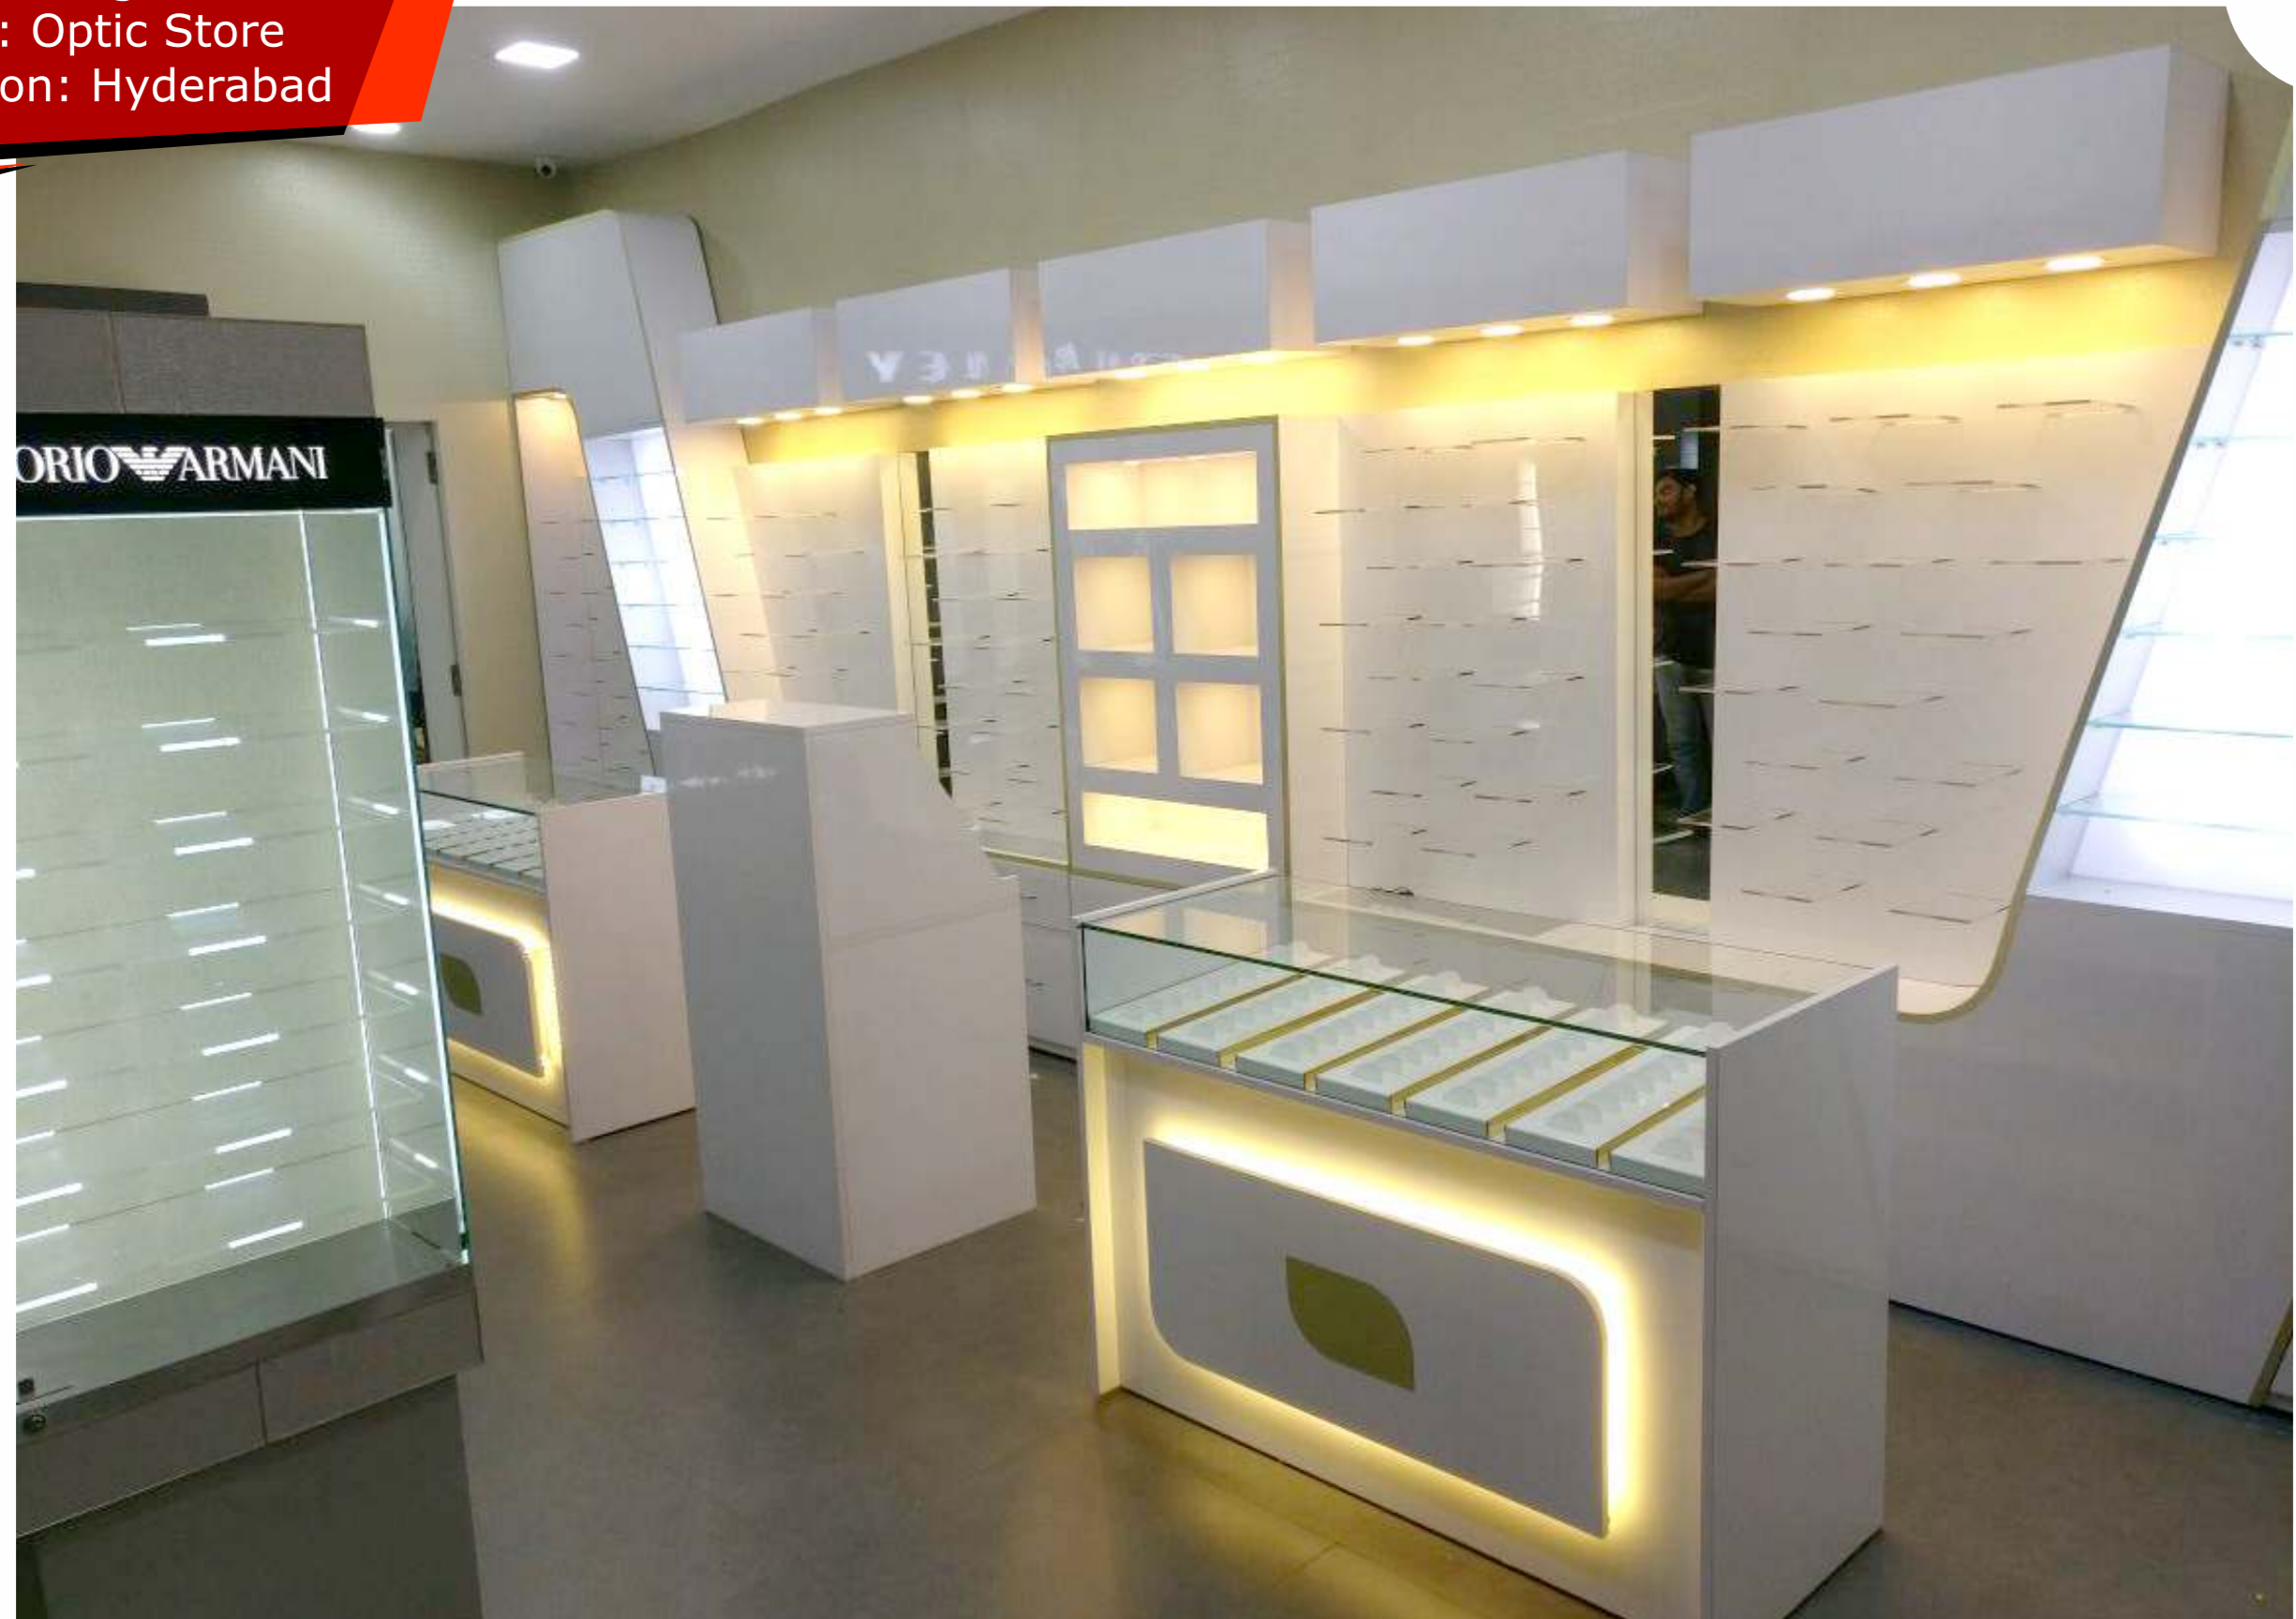

Actual Images  
Client: Anjana Optical  
Location: Nagarcovil

**THE MONARCH<sup>®</sup>  
ENTERPRISES**  
Optical Showroom Designing & Display

3D Images  
Client: Optic Store  
Location: Hyderabad

**THE MONARCH<sup>®</sup>  
ENTERPRISES**  
Optical Showroom Designing & Display

Actual Images  
Client: Optic Store  
Location: Hyderabad

**THE MONARCH<sup>®</sup>  
ENTERPRISES**  
Optical Showroom Designing & Display

3D Images  
Client: Shree Optical  
Location: Pune

**THE MONARCH<sup>®</sup>  
ENTERPRISES**  
Optical Showroom Designing & Display

Actual Images  
Client: Shree Optical  
Location: Pune

**THE MONARCH<sup>®</sup>  
ENTERPRISES**  
Optical Showroom Designing & Display

3D Images  
Client: Sumyan Optical  
Location: Pune

**THE MONARCH<sup>®</sup>  
ENTERPRISES**  
Optical Showroom Designing & Display