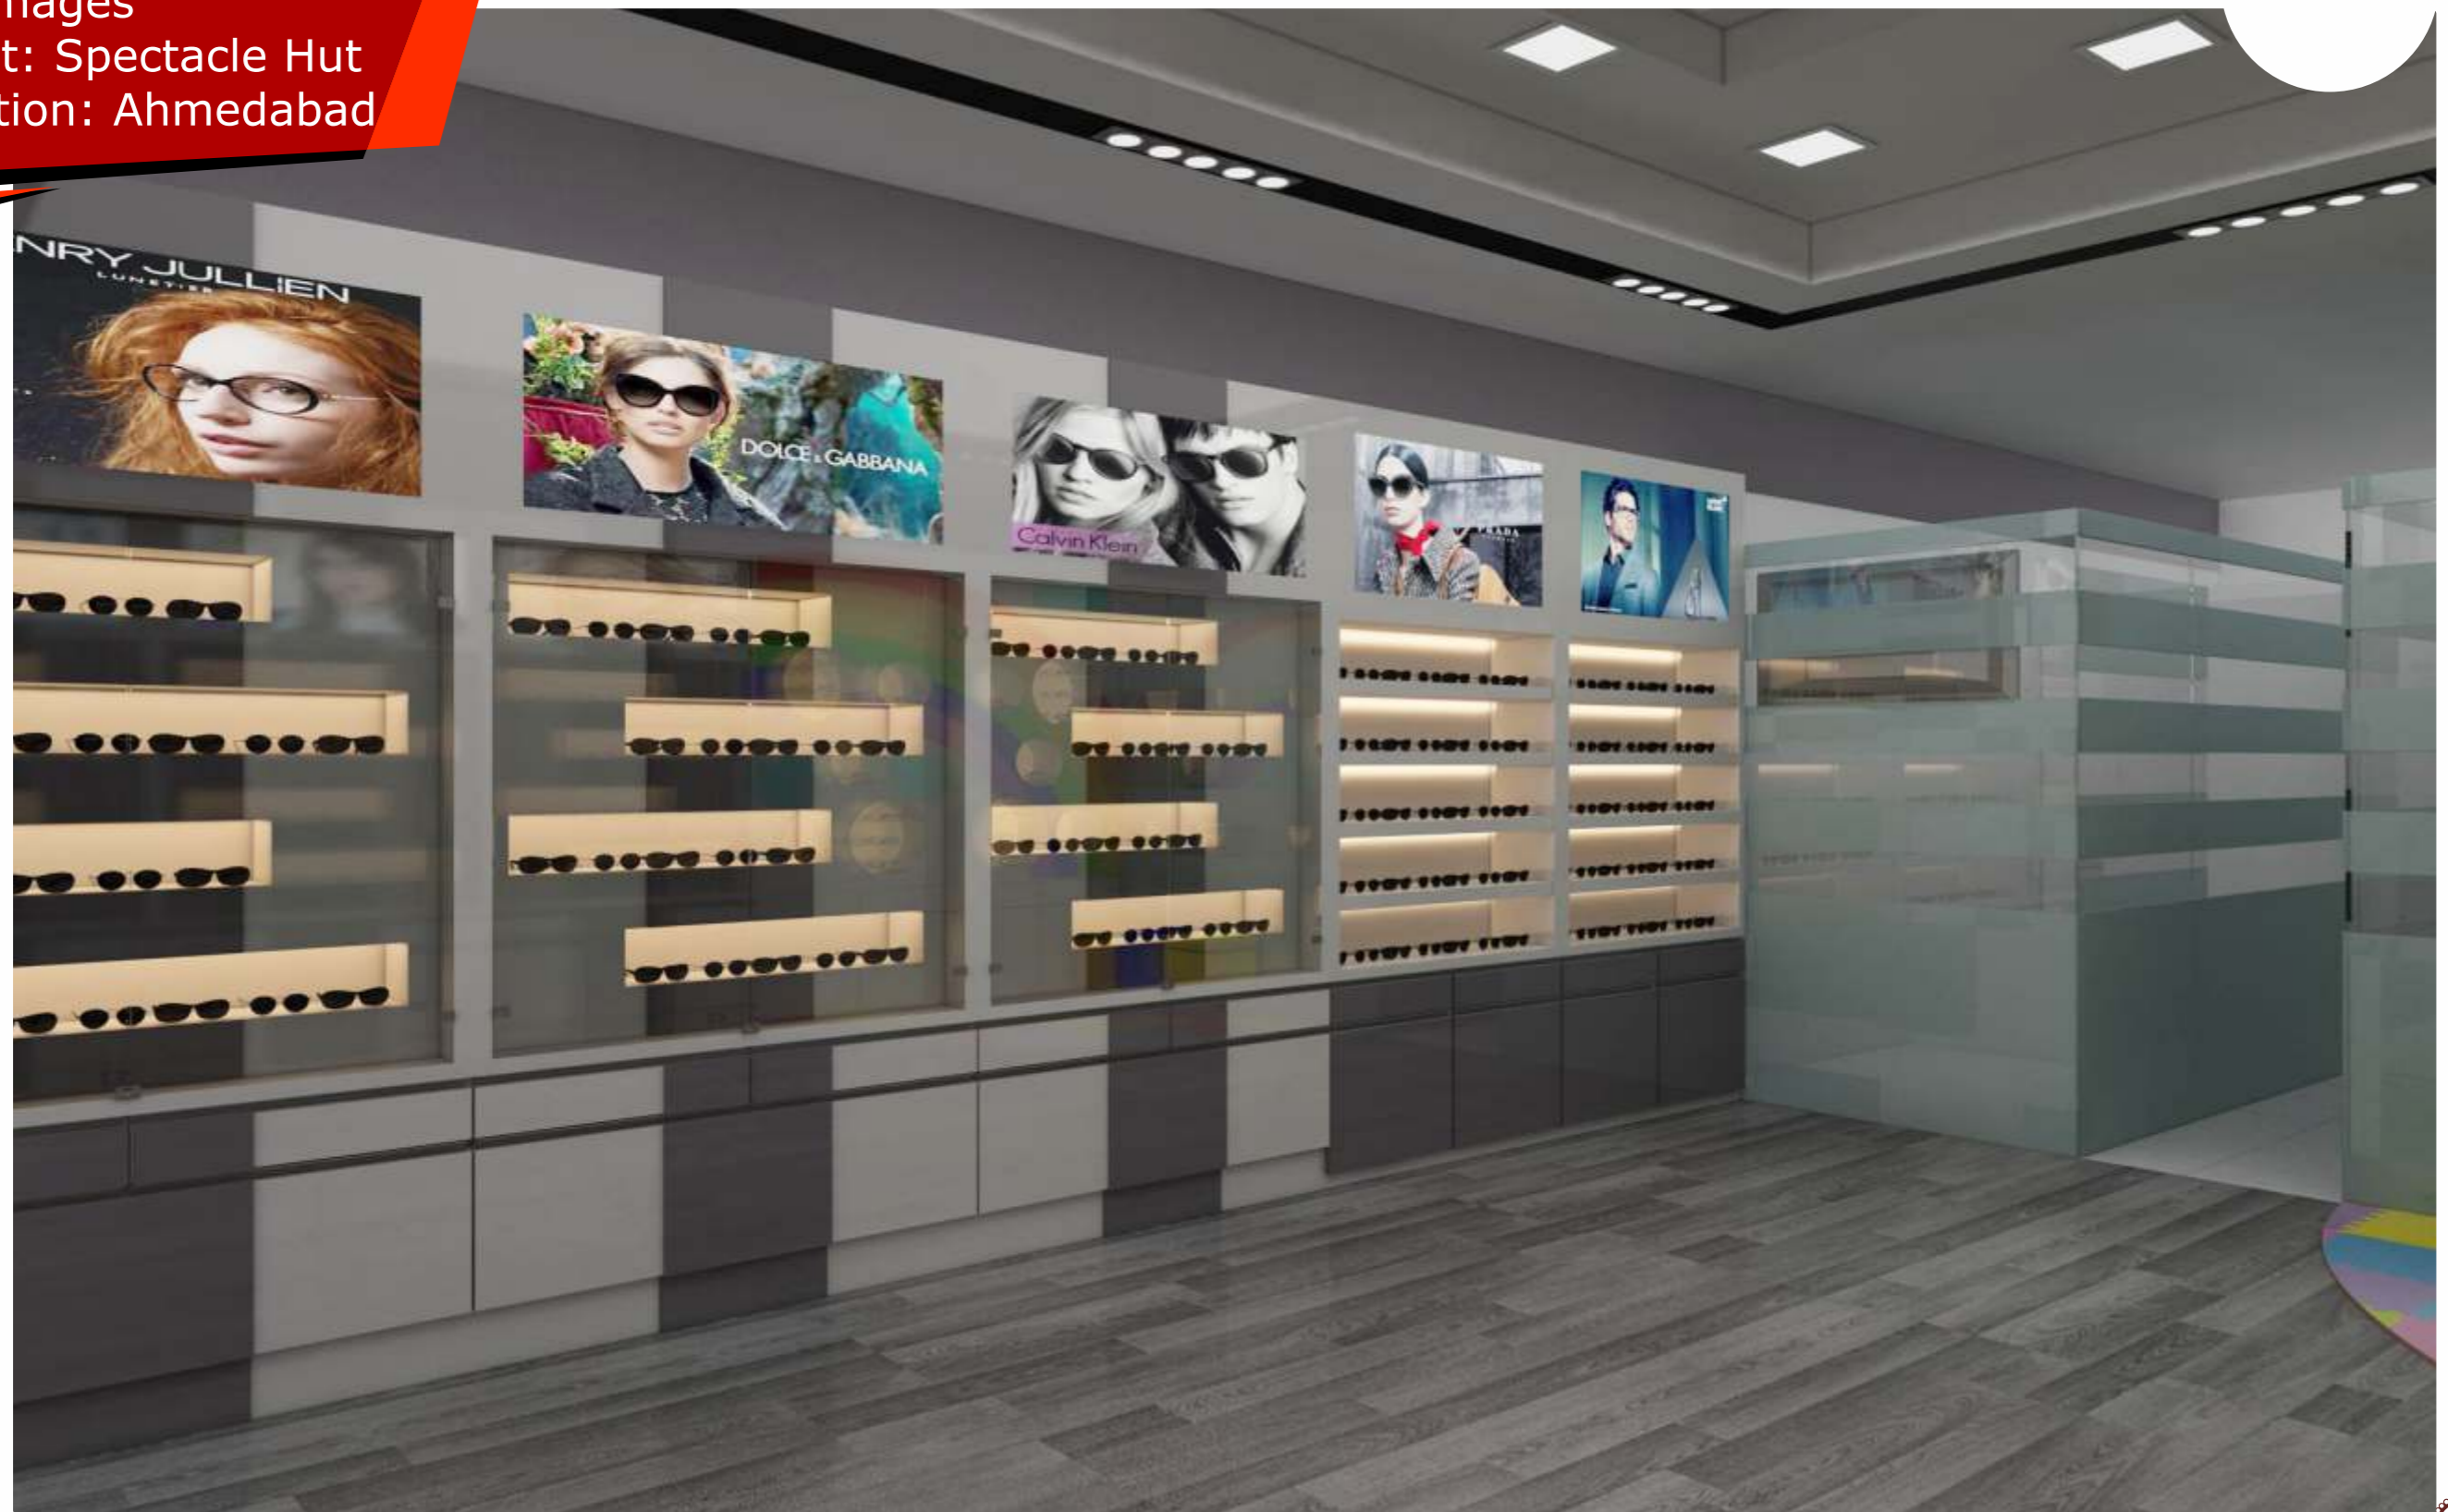

3D Images  
Client: Specto  
Location: Goa

**THE MONARCH<sup>®</sup>  
ENTERPRISES**  
Optical Showroom Designing & Display

Actual Image  
Client: Specto  
Location: Goa

**THE MONARCH<sup>®</sup>  
ENTERPRISES**  
Optical Showroom Designing & Display

3D Images  
Client: Disha Eye Hospital  
Location: Kolkata

**THE MONARCH<sup>®</sup>  
ENTERPRISES**  
Optical Showroom Designing & Display

Actual Image  
Client: Disha Eye Hospital  
Location: Kolkata

**THE MONARCH<sup>®</sup>  
ENTERPRISES**  
Optical Showroom Designing & Display

3D Images  
Client: Spectacle Hut  
Location: Ahmedabad

**THE MONARCH<sup>®</sup>  
ENTERPRISES**  
Optical Showroom Designing & Display

Actual Images  
Client: Spectacle Hut  
Location: Ahmedabad

**THE MONARCH<sup>®</sup>  
ENTERPRISES**  
Optical Showroom Designing & Display