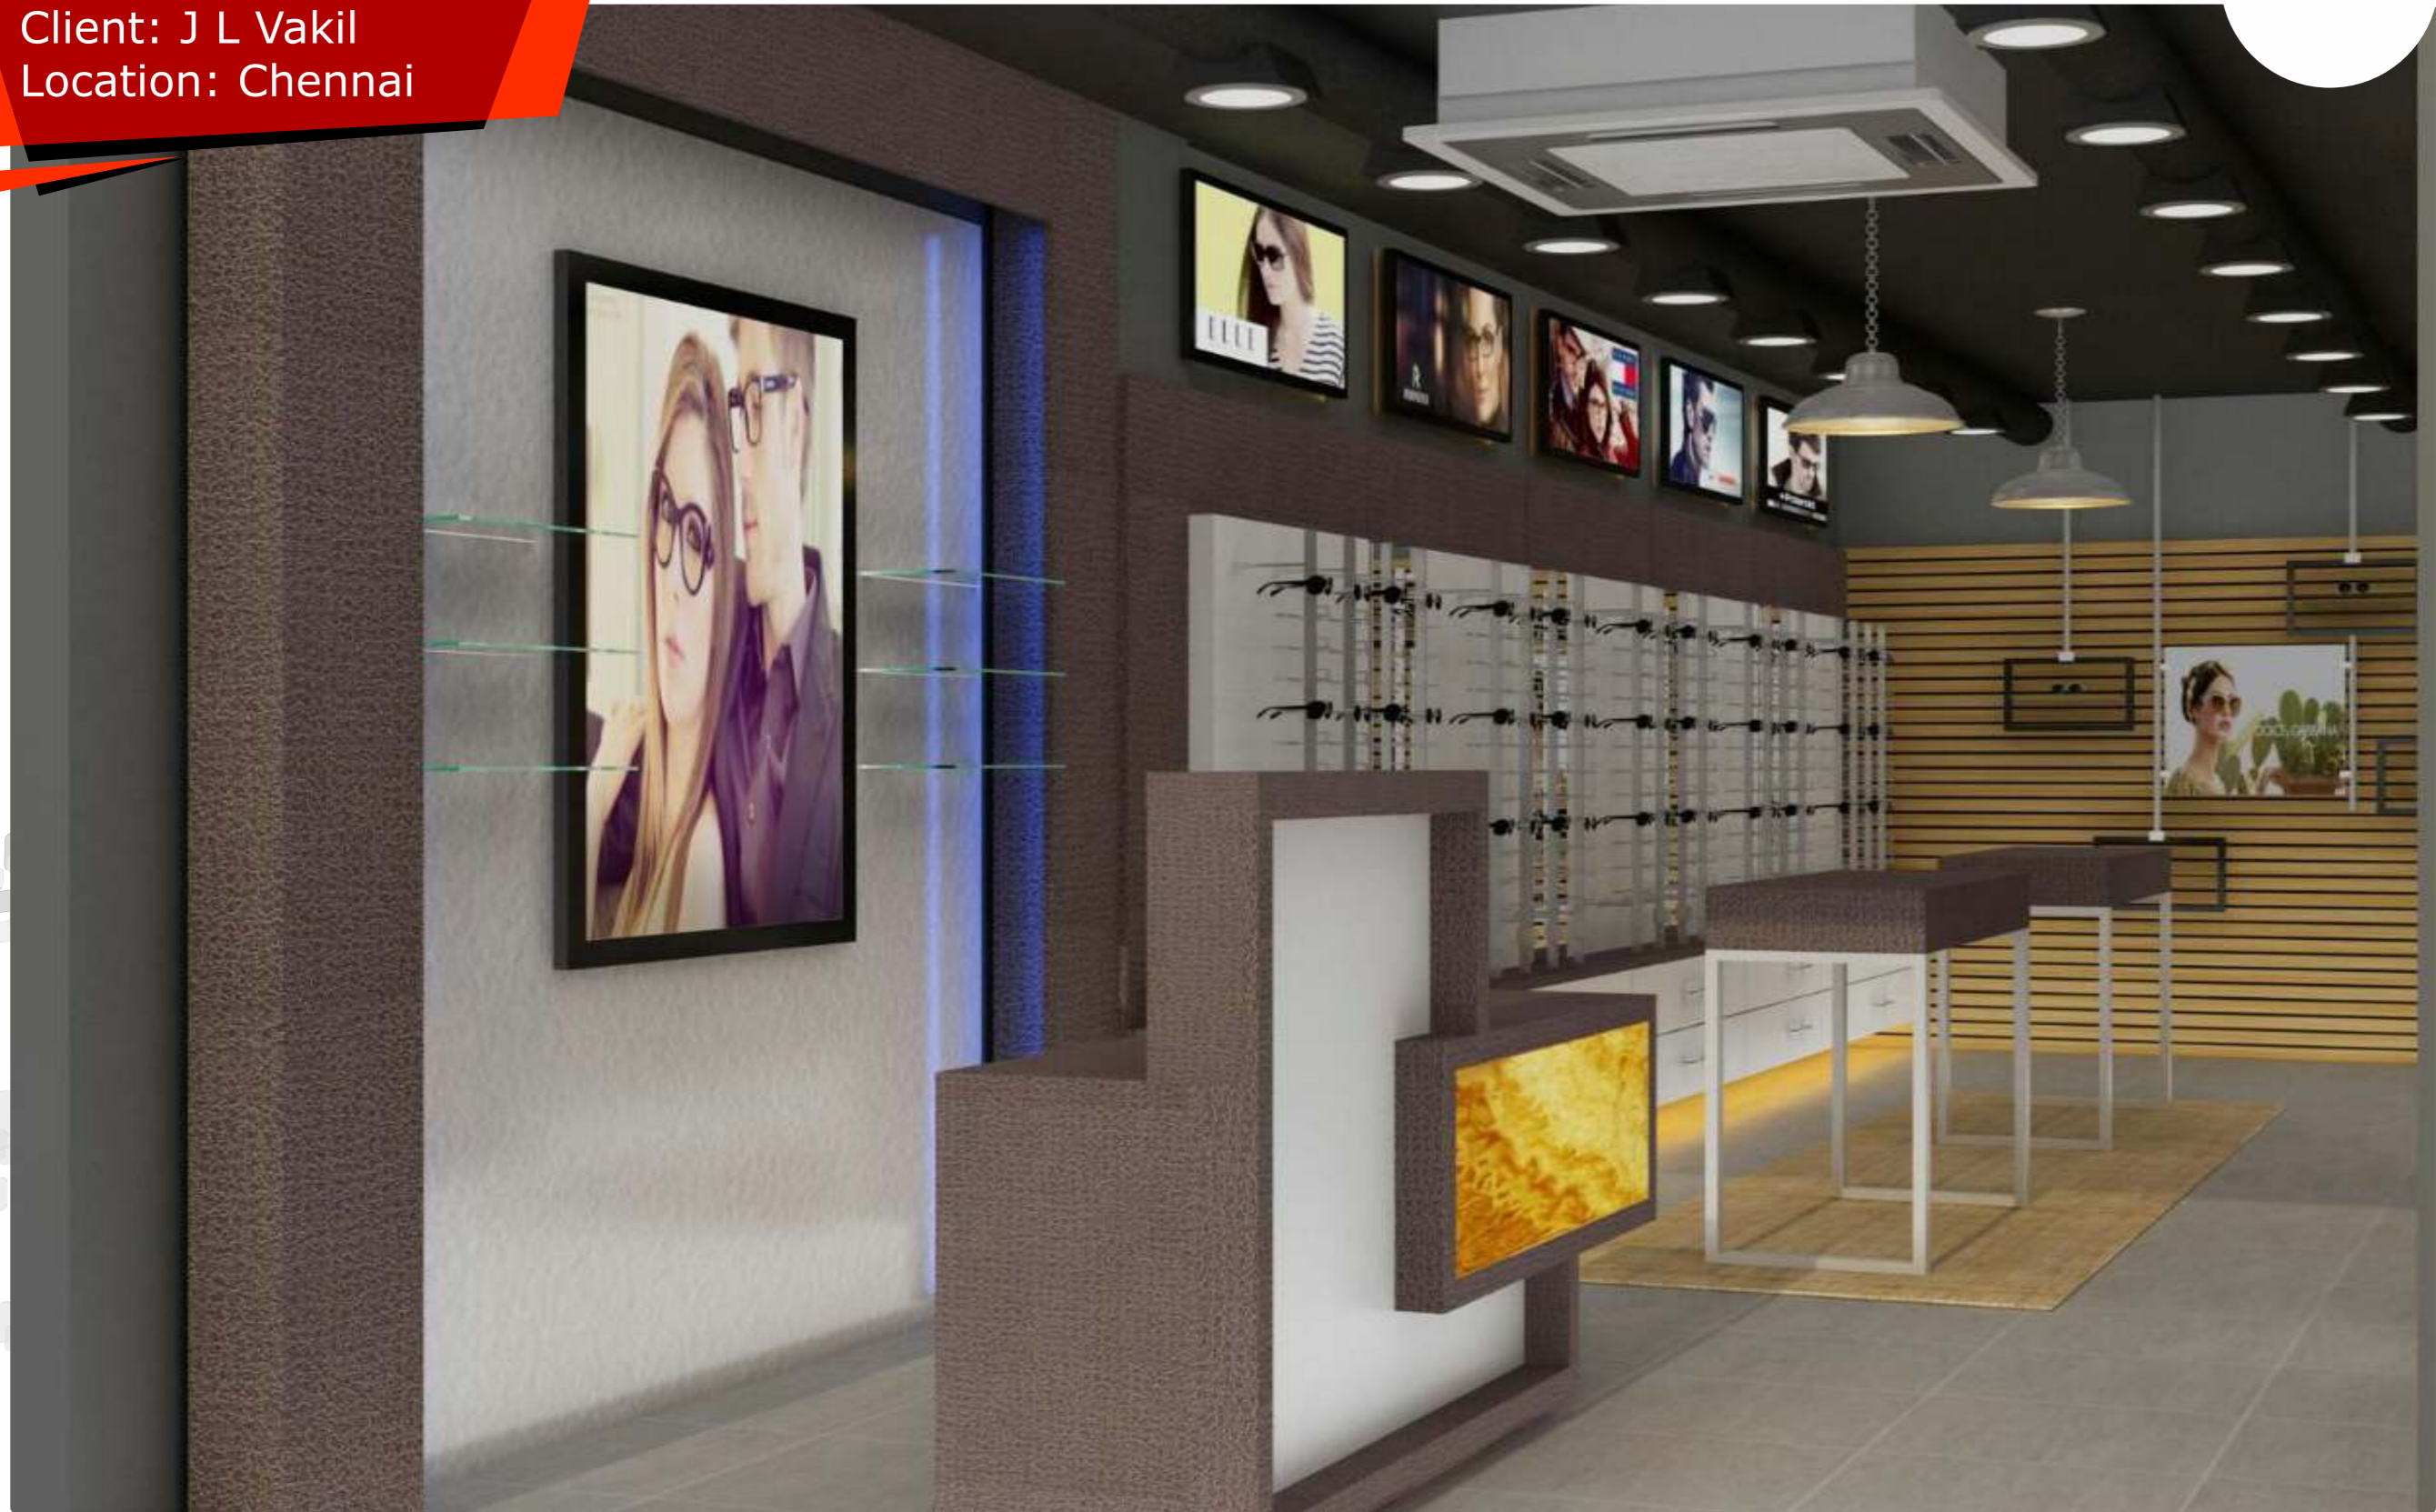

## Drishhti Eye Hospital - Hassan

**THE MONARCH<sup>®</sup>  
ENTERPRISES**  
Optical Showroom Designing & Display

# Actual Images

## Drishti Eye Hospital - Hassan

**THE MONARCH<sup>®</sup>  
ENTERPRISES**  
Optical Showroom Designing & Display

3D Images  
Client: J L Vakil  
Location: Chennai

**THE MONARCH<sup>®</sup>  
ENTERPRISES**  
Optical Showroom Designing & Display