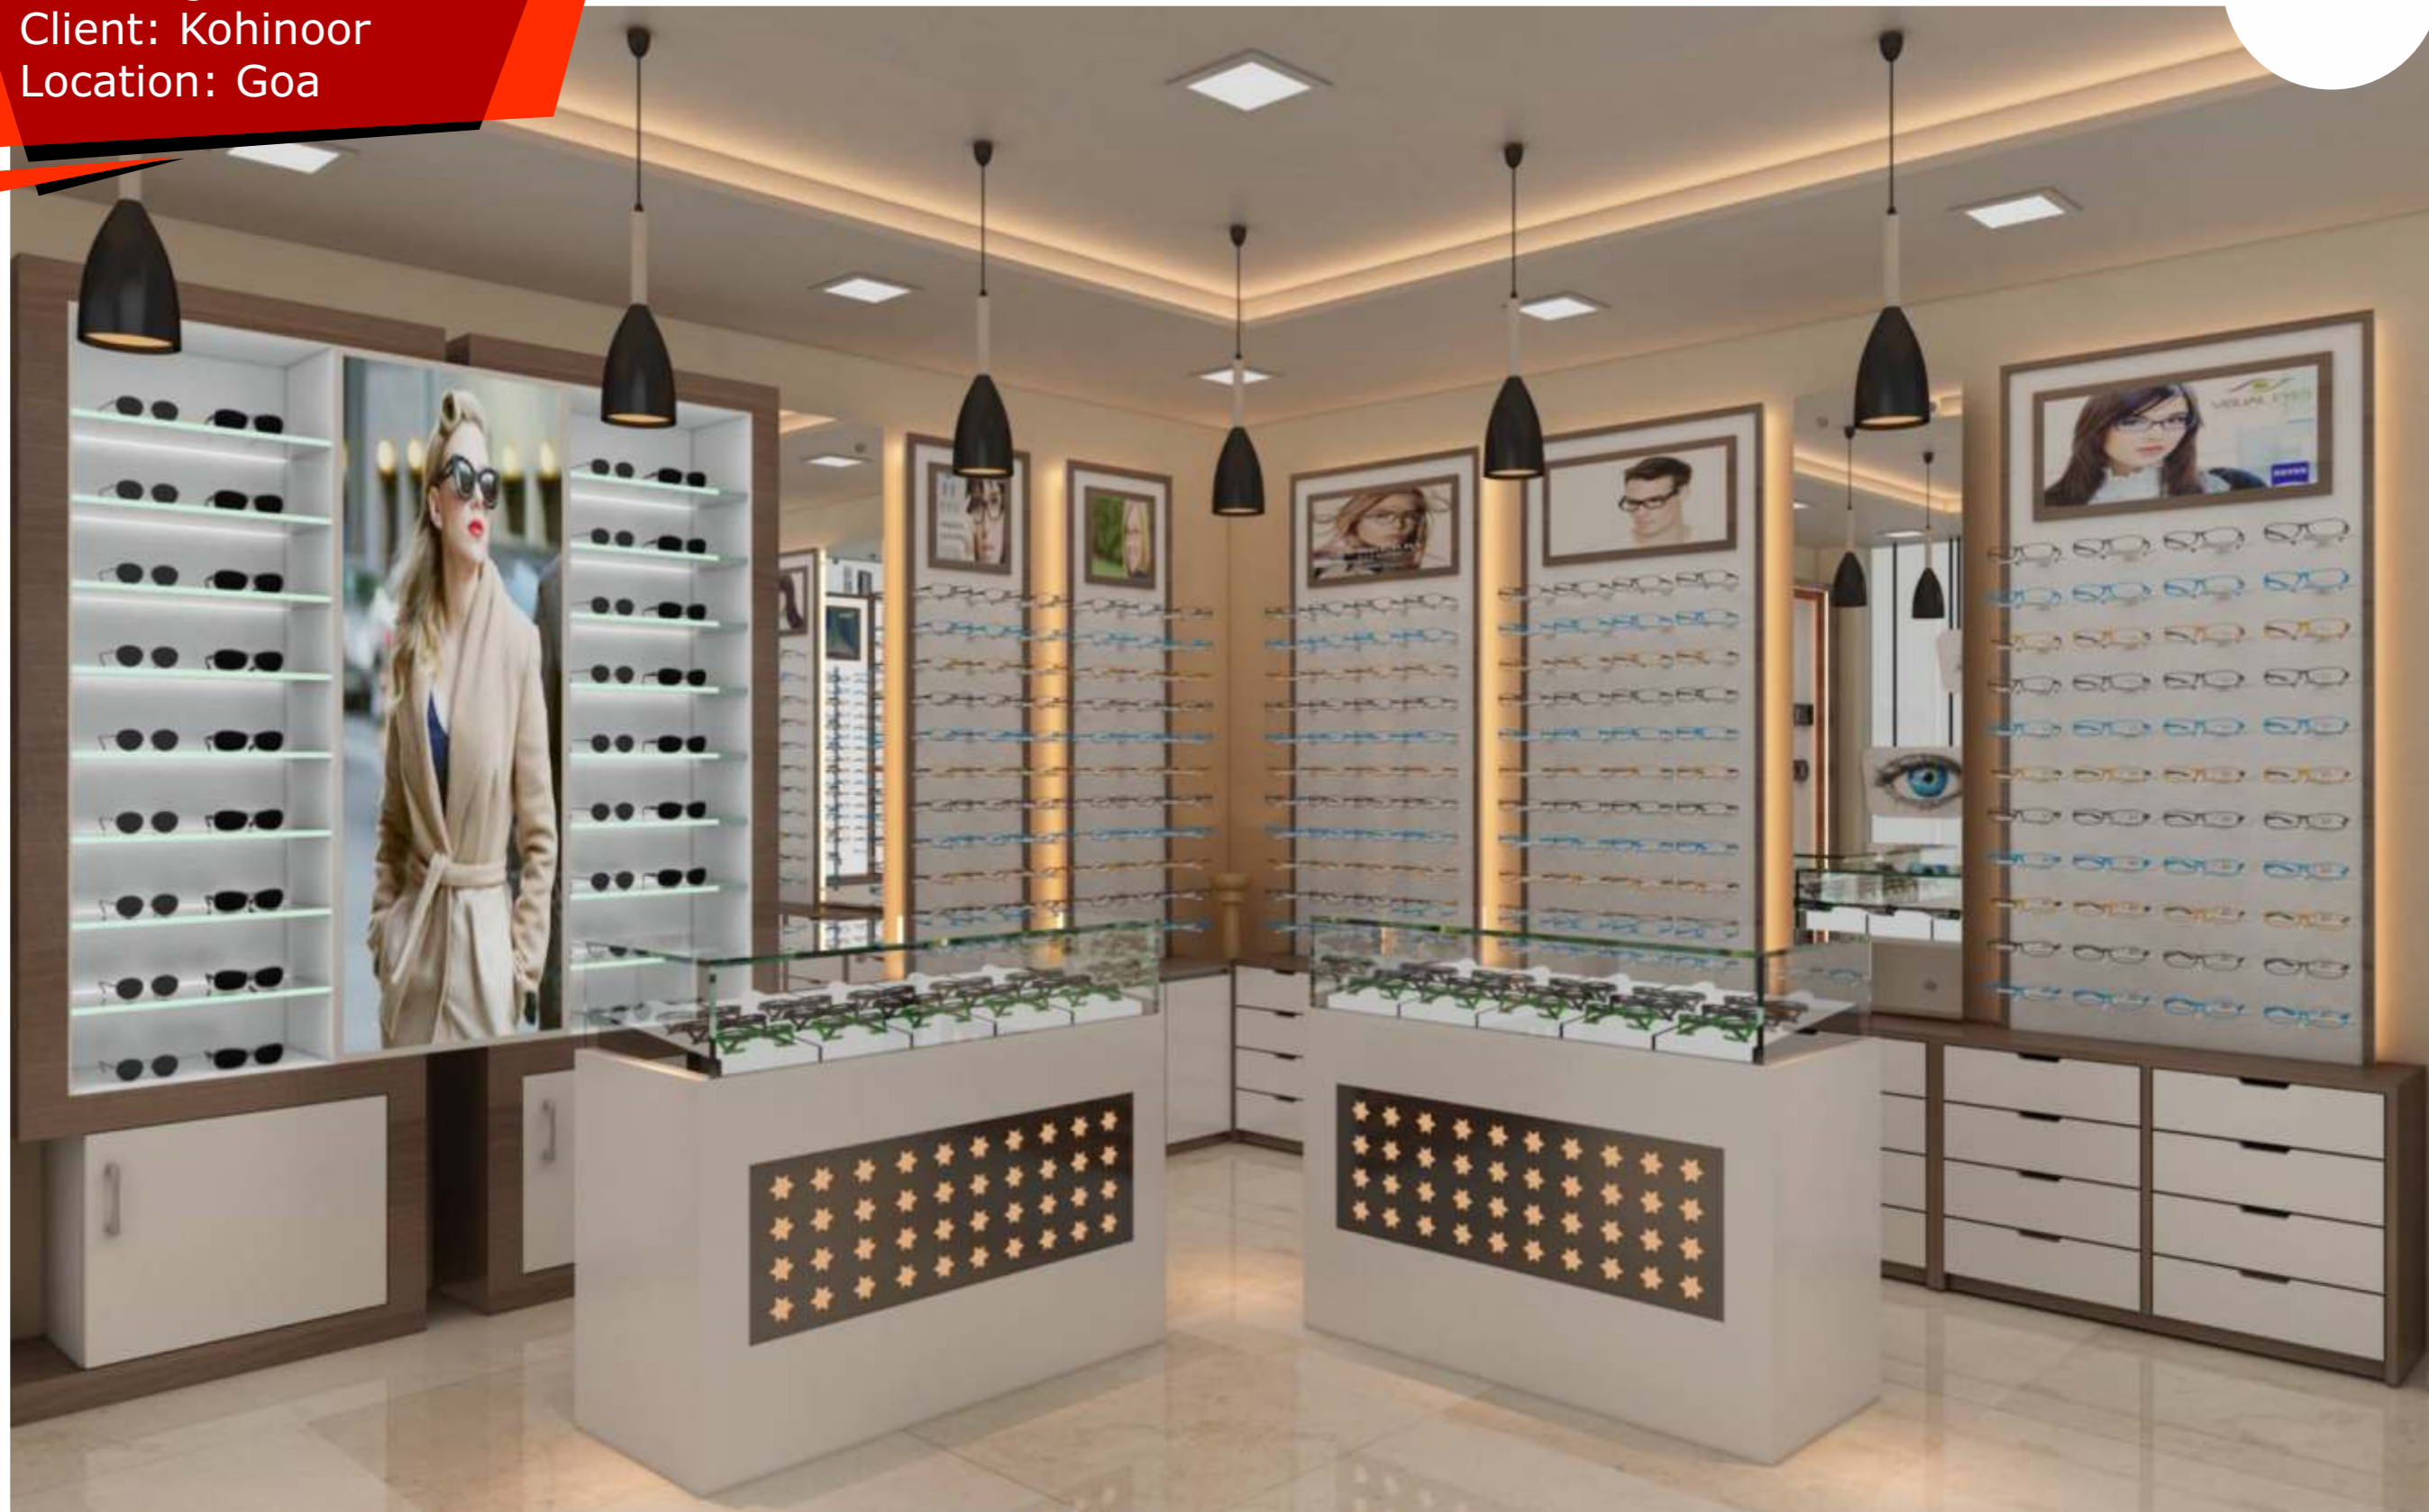

3D Images
Client: Kohinoor
Location: Goa

**THE MONARCH®
ENTERPRISES**
Optical Showroom Designing & Display