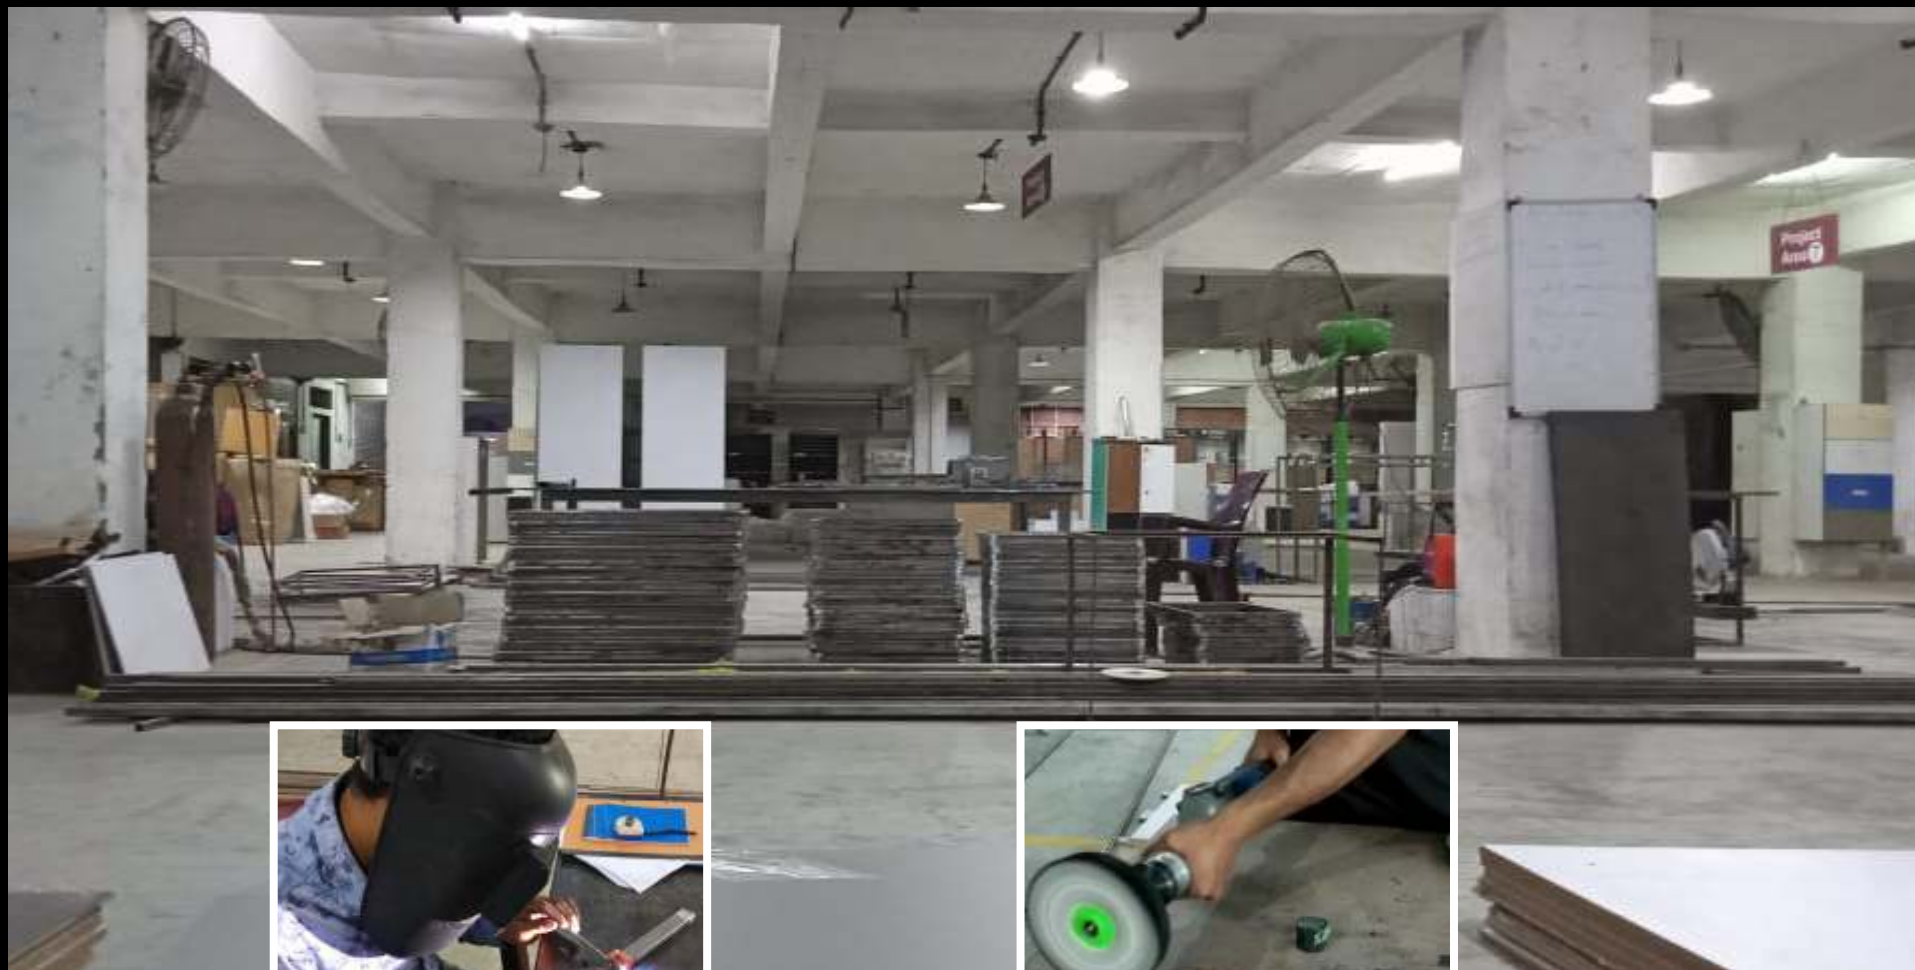

PROJECTS - GOOD HEALTH PHARMA

PROJECTS - GOOD HEALTH PHARMA

PROJECTS - SAPNA WATCH KALYAN

PROJECTS - SAPNA WATCH KALYAN

MANUFACTURING / SERVICE EXCELLENCE

INFRASTRUCTURE FOR METAL FABRICATION :

Series of Welding Machines