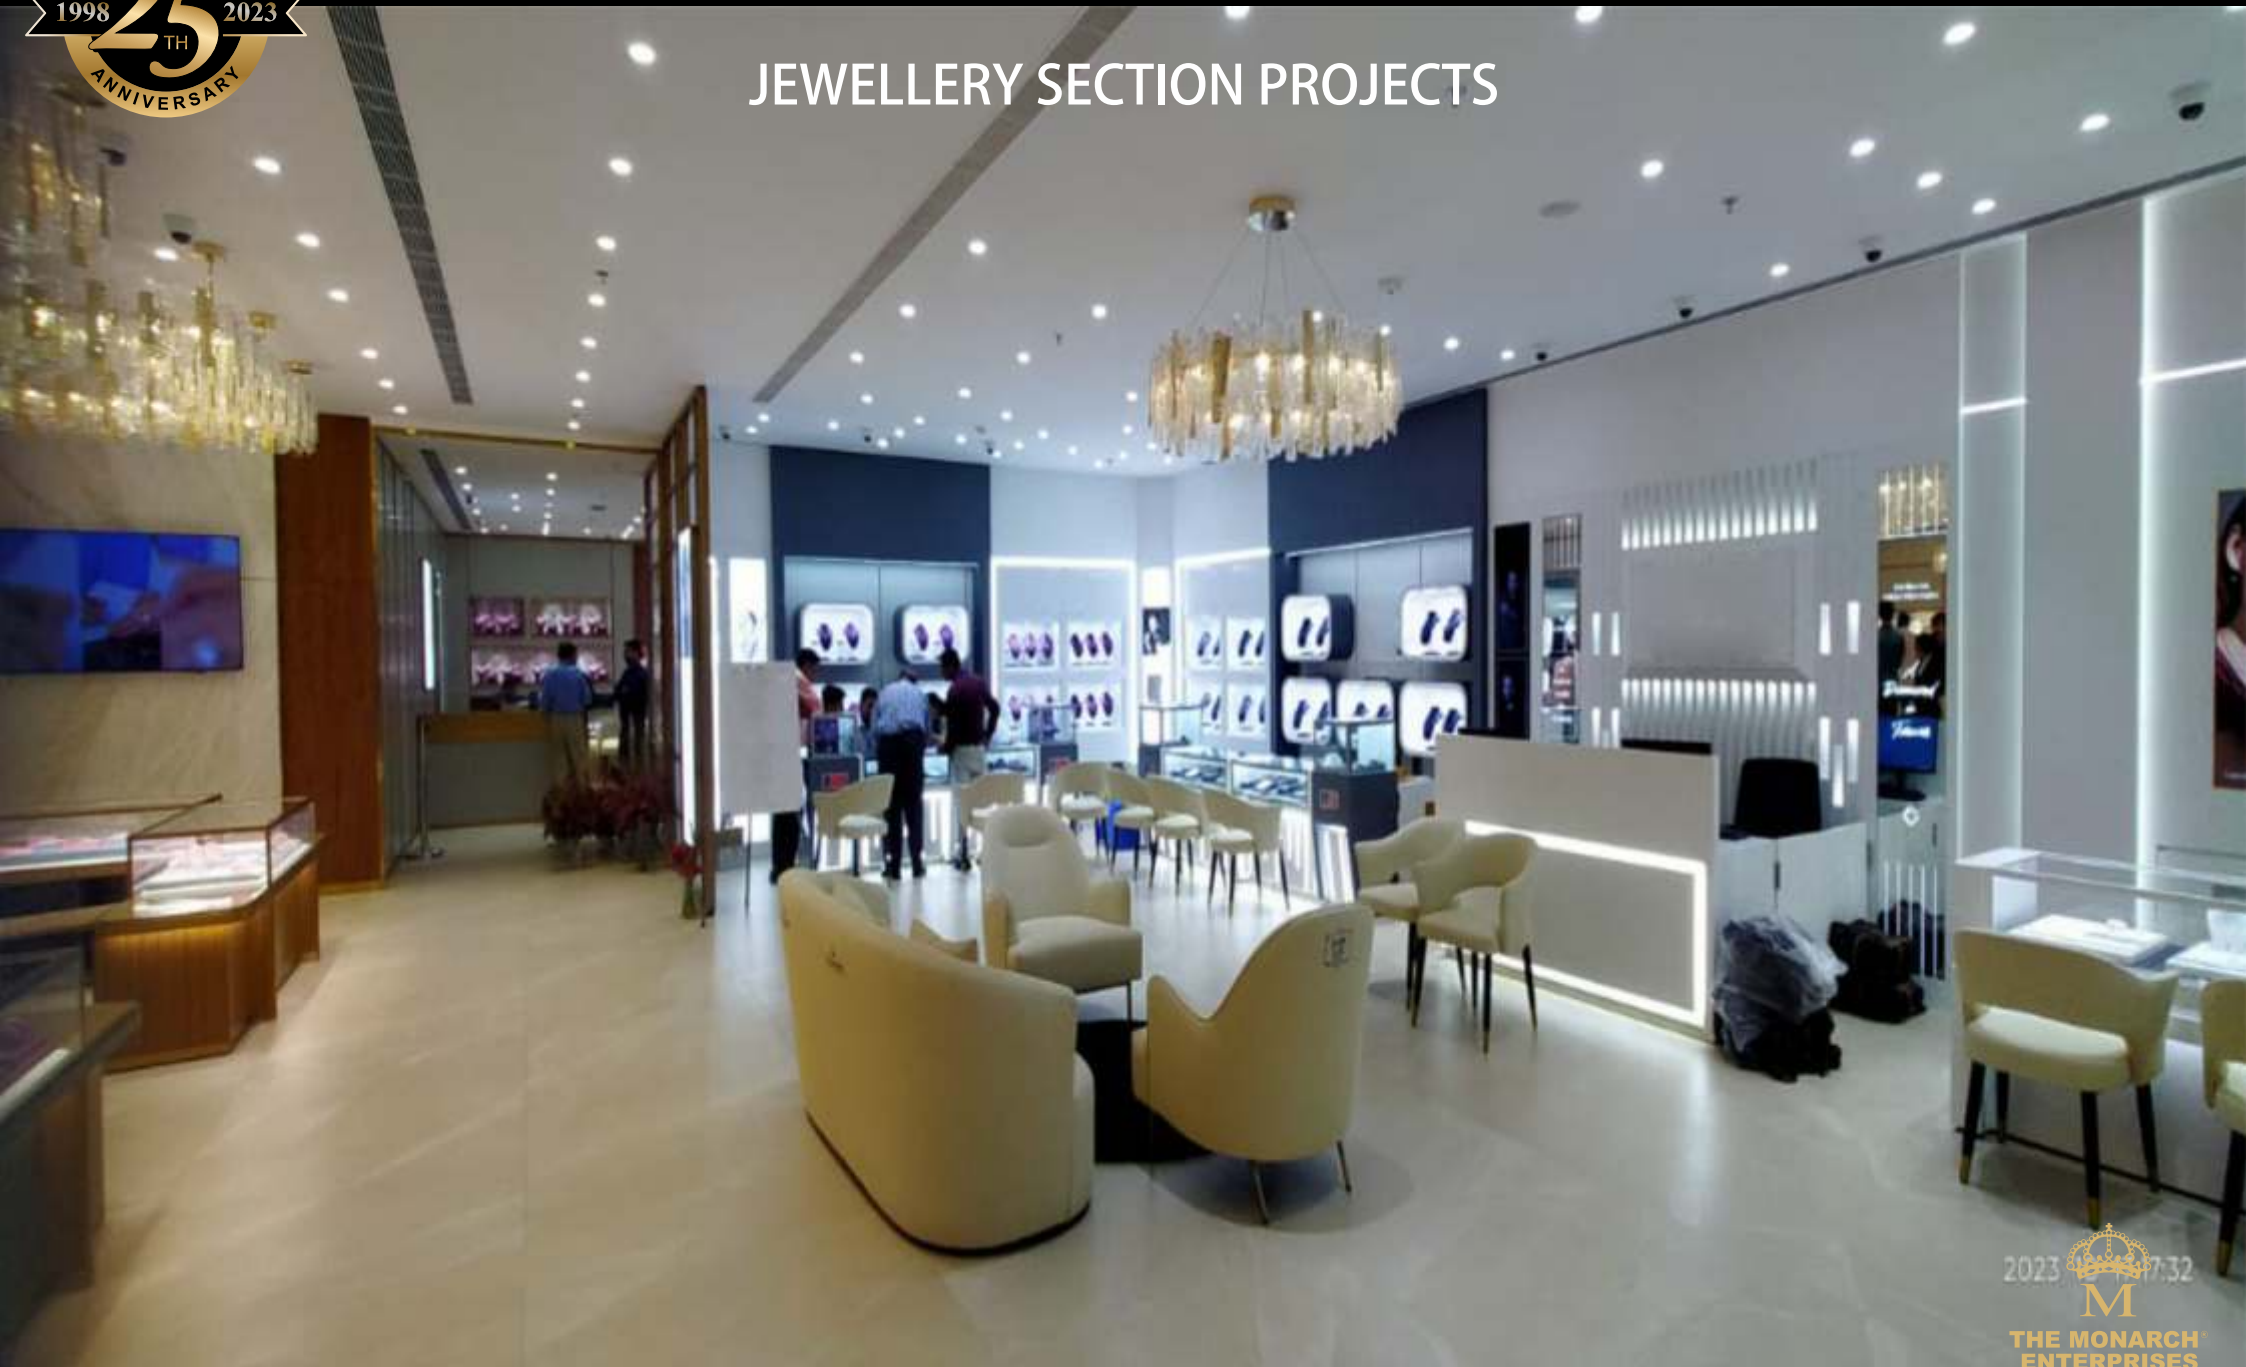

JEWELLERY SECTION PROJECTS